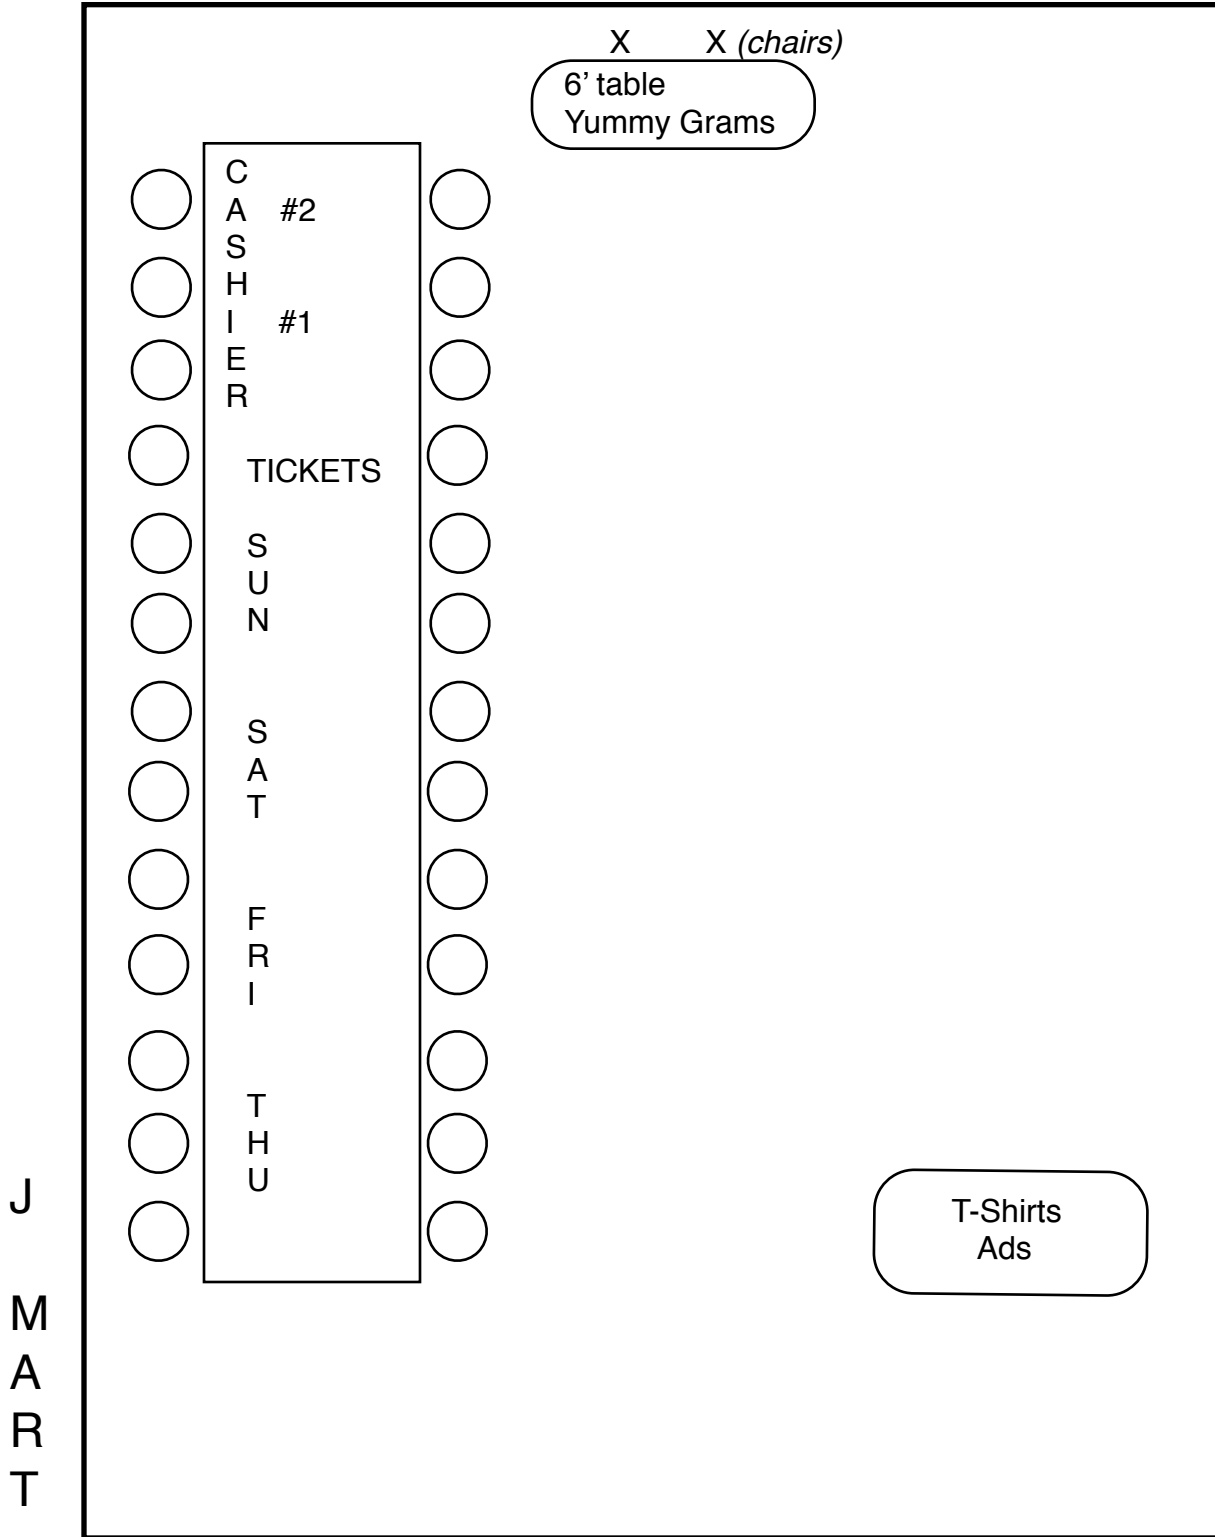

Cafeteria Windows

RAMP

BIG TICKET NIGHT

Wednesday, October 8, time TBD

Remaining tables should be up to accommodate large crowds.

Cafeteria Windows

10/23, 10/24, 10/25, 10/26

*Remaining tables should be up to
accommodate large crowds.*