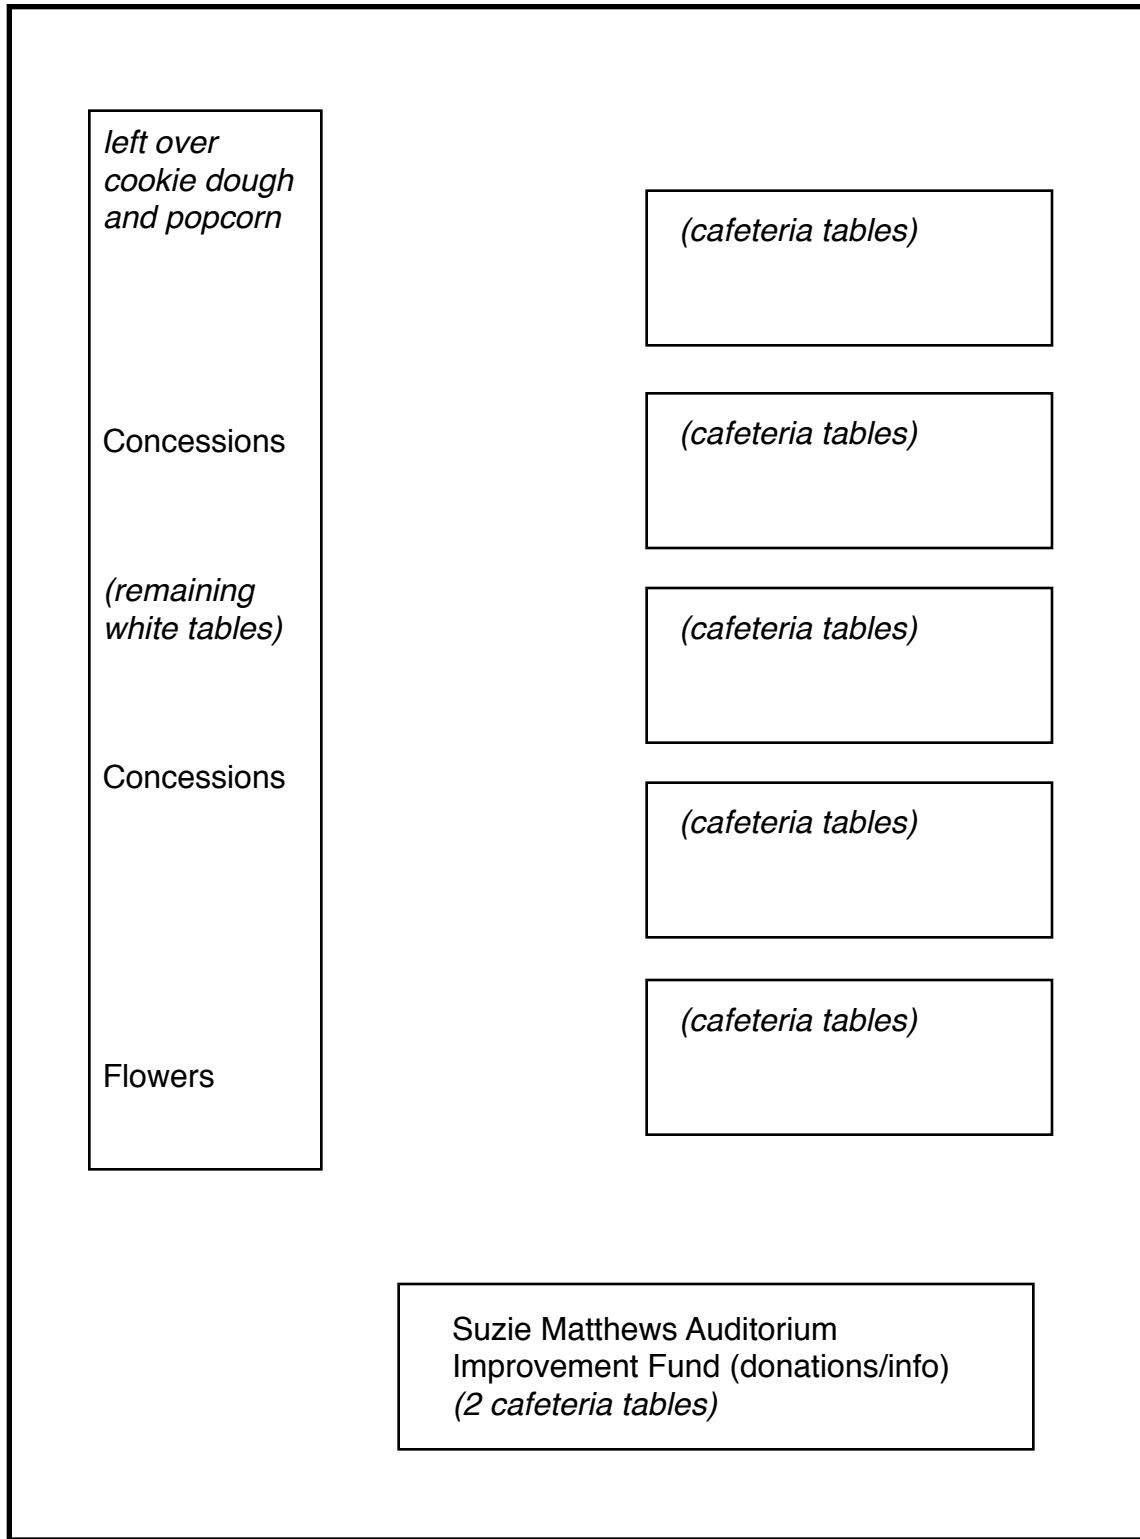

Cafeteria Windows

RAMP

BIG TICKET NIGHT

Wednesday, October 8, time TBD

Remaining tables should be up to accommodate large crowds.

Cafeteria Windows

10/23, 10/24, 10/25, 10/26

*Remaining tables should be up to
accommodate large crowds.*