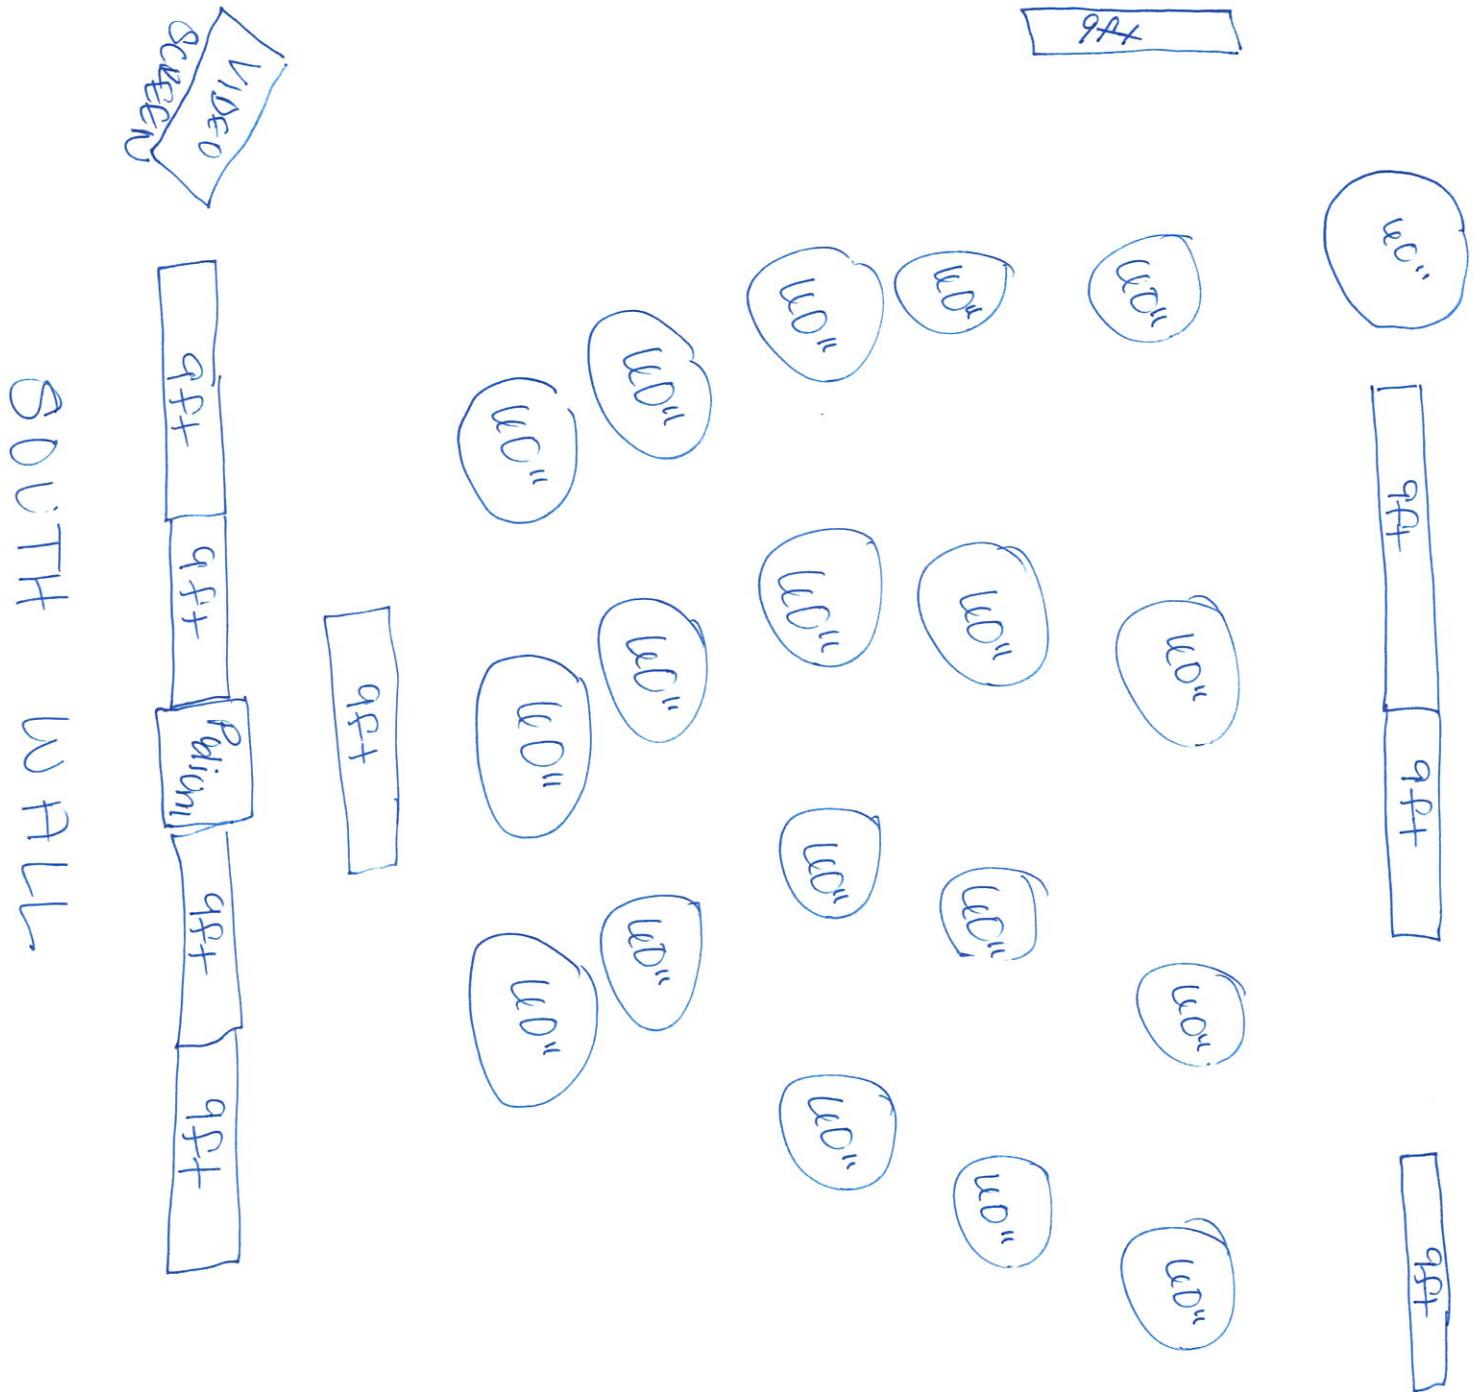

# FIELD HOCKEY BANQUET SETUP

NOV. 30, 2015 WEST CAFE

EAST WALL - GLASS WALL

Questions: contact Katrina Ruscelli 414-579-6313